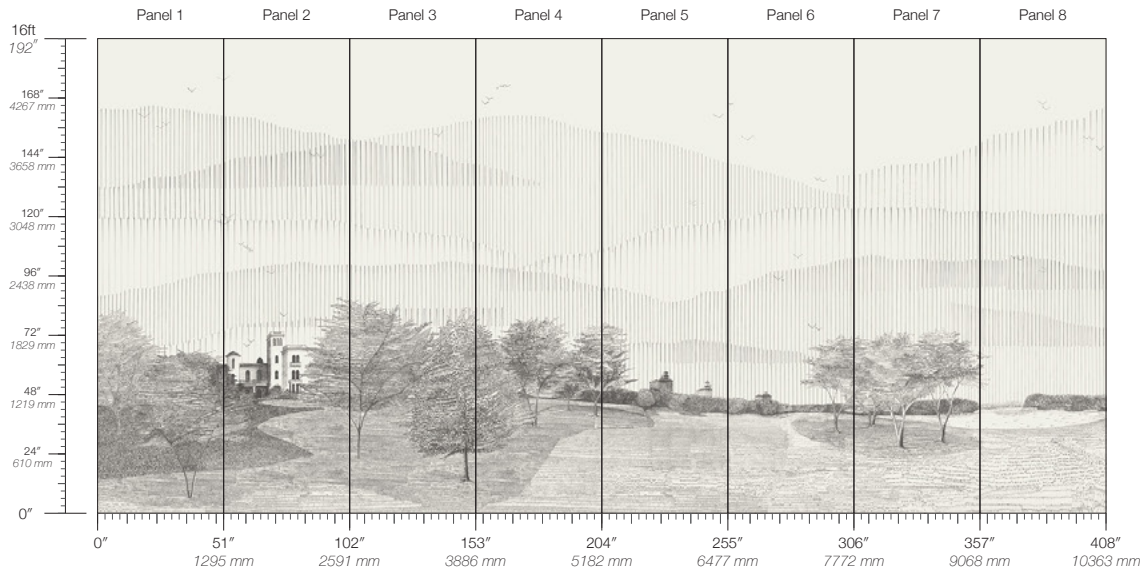

Scenic Reservoir

Suitable for residential and commercial projects

COLOR

Reservoir

ITEM

5145

CONTENT

Type II PVC-Free

PANEL WIDTH

51" / 1295 mm trimmed

PANEL HEIGHT

132" / 3353 mm standard
192" / 4877 mm extended

REPEAT

Non-repeating

STOCK

Made to order

LEAD TIME

4 weeks to print

MINIMUM

1 panel

PRICE

Available upon request

ORIGIN

USA

DETAILS

Custom options available

ENVIRONMENTAL

Recycled Content

Phthalate Free

Low VOC

HPD Available

SPECS

Polyester/Natural Fiber face

Fabric backing

14 oz per linear yard

435.2 g per linear meter

Smooth surface texture

TESTING

(US) ASTM E84 Adhered Class A

CCC-W-408D Type II

W-101 Type II Class A

ASTM E96 Procedure B - 66 Perms

MAINTENANCE

Water-based cleanser

CONTACT

sales@calicowallpaper.com

+1 718 243 1705

57 Lispenard Street

New York, NY 10013 USA

DISCLAIMER

Refer to our website to

see the full mural artwork.

Reference the physical sample

for color and texture. Panel

maps represent mural

artwork only.