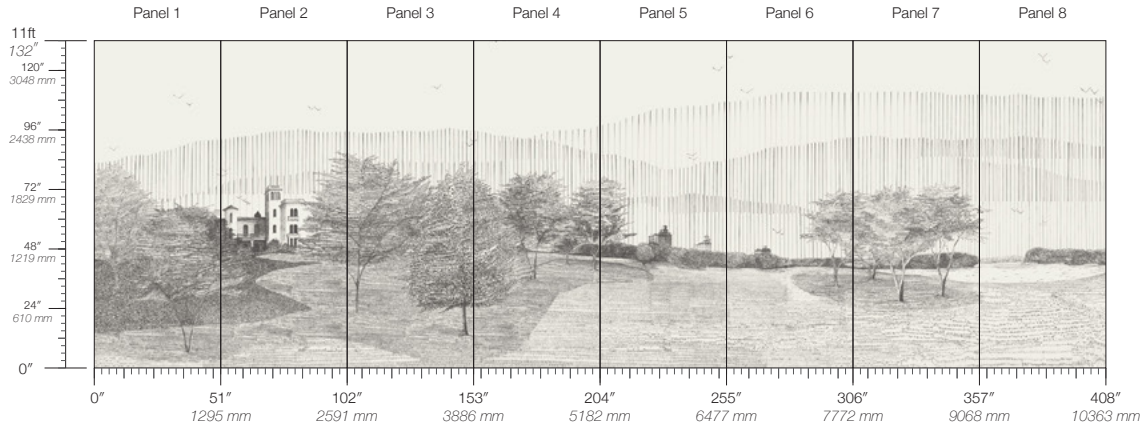

Scenic Reservoir

Suitable for residential and commercial projects

COLOR

Reservoir

ITEM

5145

CONTENT

Type II PVC-Free

PANEL WIDTH

51" / 1295 mm trimmed

PANEL HEIGHT

132" / 3353 mm standard
192" / 4877 mm extended

REPEAT

Non-repeating

STOCK

Made to order

LEAD TIME

4 weeks to print

MINIMUM

1 panel

PRICE

Available upon request

ORIGIN

USA

DETAILS

Custom options available

ENVIRONMENTAL

Recycled Content

Phthalate Free

Low VOC

HPD Available

SPECS

Polyester/Natural Fiber face

Fabric backing

14 oz per linear yard

435.2 g per linear meter

Smooth surface texture

TESTING

(US) ASTM E84 Adhered Class A

CCC-W-408D Type II

W-101 Type II Class A

ASTM E96 Procedure B - 66 Perms

MAINTENANCE

Water-based cleanser

CONTACT

sales@calicowallpaper.com

+1 718 243 1705

57 Lispenard Street

New York, NY 10013 USA

DISCLAIMER

Refer to our website to

see the full mural artwork.

Reference the physical sample

for color and texture. Panel

maps represent mural

artwork only.